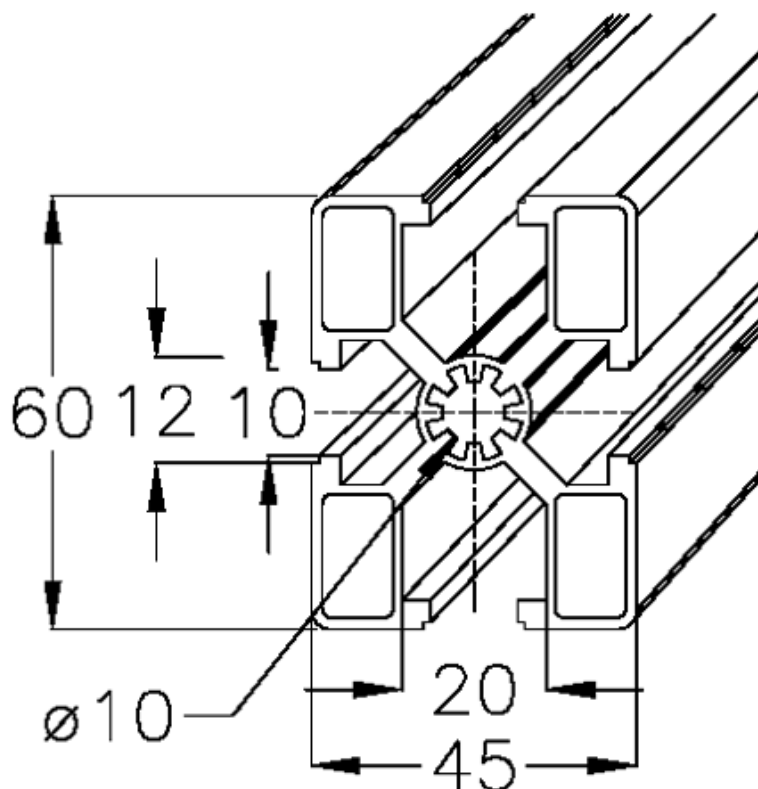

Data Sheet

Article number: 05803245605600

Description: Hepco MCS Profile 45x60
0-132-4560 length 5600mm

Measures

Length mm = 5600

Weight (kg) = 15.68